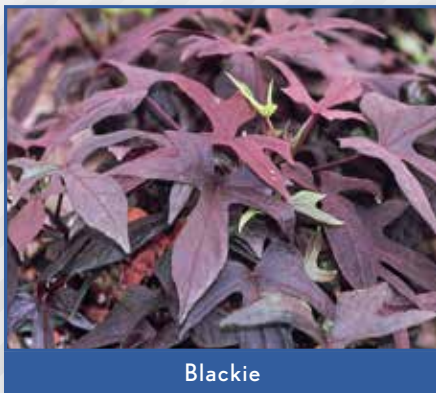

Ipomoea batatas
BLACKIE
Delivers **Spring**, started from **URC** in a
36 Strip.