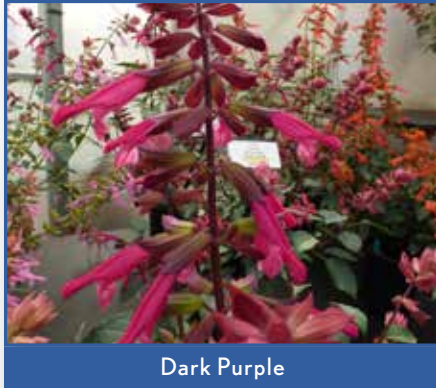

Salvia
SKYSCRAPER

Delivers **Spring**, started from **URC** in a **36 Strip**.