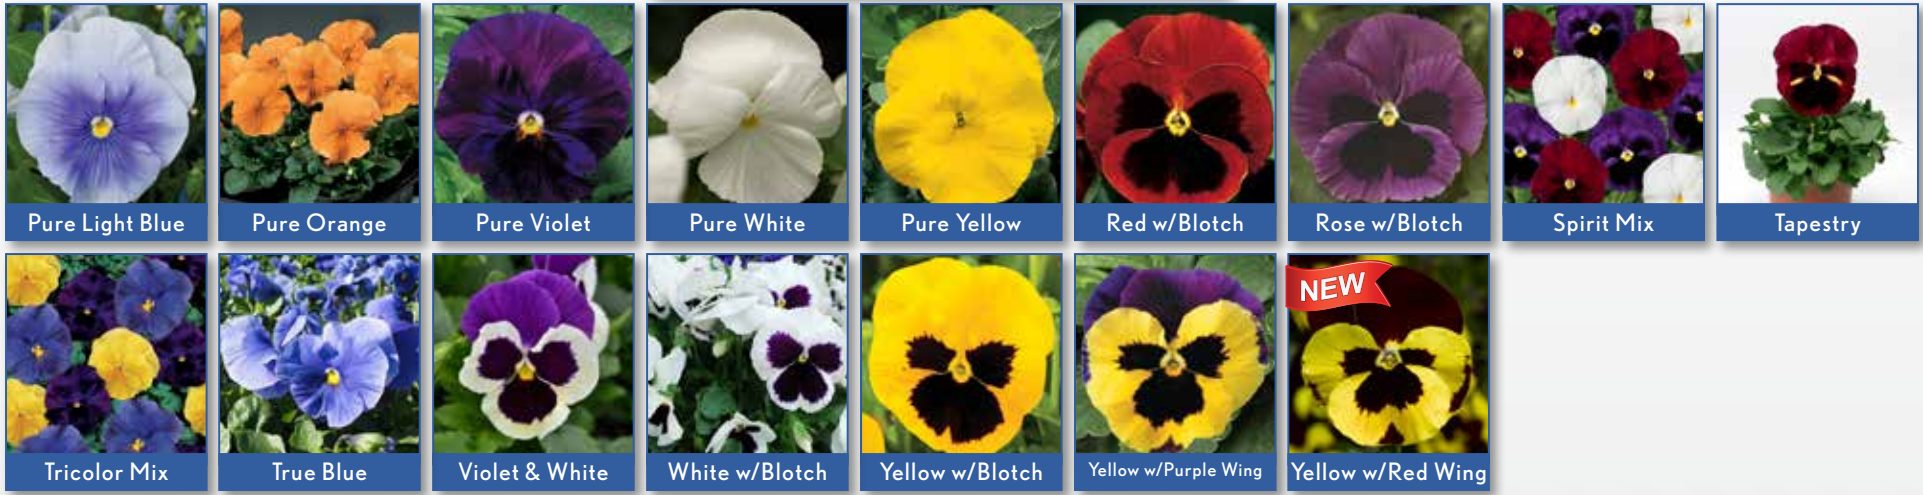

Neon Violet

Persian Medley

Pure Lemon

CONTINUED
NEXT PAGE

Viola
DELTA PREMIUM

Delivers **Year Round**, started from **Seed** in a **285 Tray**.

* Blotch Mix and Mix also offered in 160 and 505 tray

Pansy
FRIZZLE SIZZLE