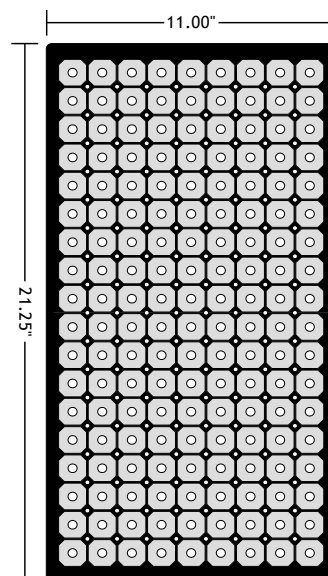

36-STRIP TRAY

30mm elle pot liner
 Triple-stuck Mums & Asters
 Grown as a 36 & sold as a 36

SPECIFICATIONS

avg. liner age: 3-4 weeks
 tray pattern: 12x3
 cell count: 36
 'sold as' count: 36
 cell width: 1.3750" (35mm)
 cell depth: 1.7500"
 cell taper: 5°
 cell volume: 42.3cc

51-STRIP TRAY

25mm elle pot liner
 Pinched liner option
 Grown as a 51 & sold as a 51

SPECIFICATIONS

avg. liner age: 3-4 weeks
 tray pattern: 17x3
 cell count: 51
 'sold as' count: 51
 cell width: 1.3750" (35mm)
 cell depth: 1.5000"
 cell taper: 5°
 cell volume: 27.2cc

160 HD TRAY

Save at least 15% compared to 51-strip tray
 Unique tray design promotes root
 development

SPECIFICATIONS

avg. liner age: 3 weeks
 tray pattern: 18x9
 cell count: 162
 'sold as' count: 160
 cell width: 1.125"
 cell depth: 1.750"
 cell taper: 7°
 cell volume: 12.0cc