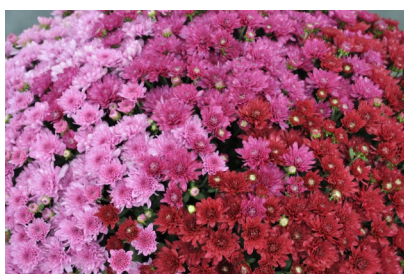

Wild Berry
Decorative