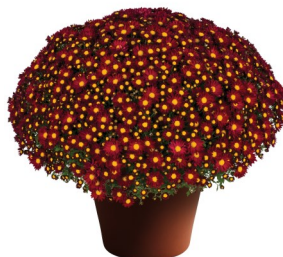

Red

Week 40-41 Mid-Late Varieties

Auro Red
Decorative
Gediflora

Ashley Red
Decorative
Syngenta

Autumn Sunset
Decorative
Syngenta

Cheryl Jolly Red
Decorative
Syngenta

Cynthia Scarlet
Decorative
Syngenta

Edana Red
Daisy
Syngenta