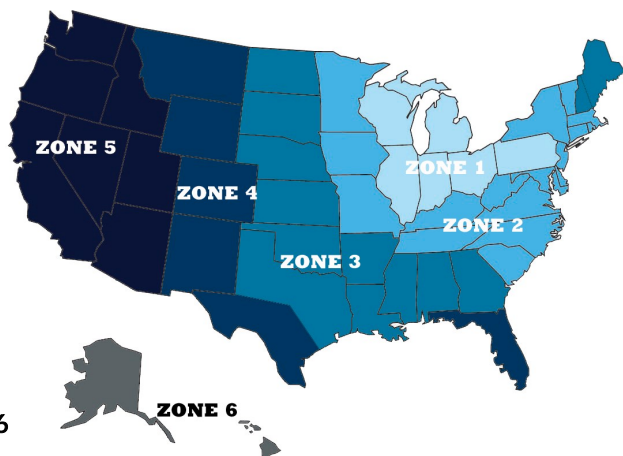

EARLY ORDER DISCOUNT (EOD)

- -We offer a 10% discount on orders placed by February 15th for Garden Mums & Asters. **This EOD discount is the largest in the industry.**

SHIPPING ZONES - STATES

Contact your favorite broker for your freight rate per tray.

- 1 - IL, IN, MI, OH, PA, WI
- 2 - CT, DE, IA, KY, MA, MD, MN, MO, NC, NJ, NY, RI, SC, TN, VA, VT, WV
- 3 - AL, AR, GA, KS, LA, ME, MS, ND, NE, NH, OK, SD, Part of TX
- 4 - FL, CO, MT, NM, WY, Part of TX, Ontario
- 5 - AZ, CA, ID, NV, OR, UT, WA, Manitoba, New Brunswick, Nova Scotia, Quebec
- 6 - AK, HI, Alberta, Newfoundland, Saskatchewan
- 7 - British Columbia, NW Territories, Nunavut, Yukon

FREIGHT ON BOARD (FOB) PRICING

- -All shipments are FOB Litchfield, Michigan
- -Transportation cost is not included in the plug or liner price.
- -There is a 50 tray order minimum per shipment for R2 Truck.
- -Any additional charges for transportation and handling will be prepaid and added to the invoice.

SHIPMENT METHODS

- -United Parcel Service (UPS), Truck, Customer Pick Up

TRUCK

- -Contact your favorite broker for your Grower Truck freight rate.
- -Grower Truck must be requested.
- -Truck rates are subject to a 50-tray minimum per Customer per shipment. Truck rates are based on the number of trays shipping on the same day for orders placed through the same Broker to a single destination.
- -Truck rates are available to all domestic locations