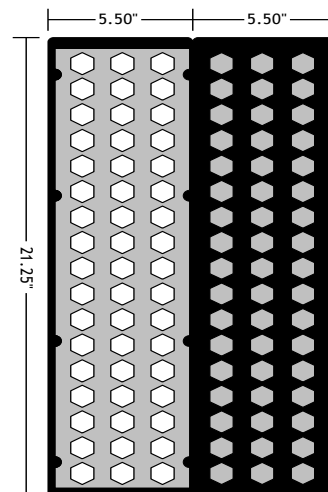

36-STRIP TRAY

30mm elle pot liner
 Triple-stuck Mums & Asters
 Grown as a 36 & sold as a 36

SPECIFICATIONS

avg. liner age: 3-4 weeks
 tray pattern: 12x3
 cell count: 36
 'sold as' count: 36
 cell width: 1.3750" (35mm)
 cell depth: 1.7500"
 cell taper: 5°
 cell volume: 42.3cc

51-STRIP TRAY

25mm elle pot liner
 Pinched liner option
 Grown as a 51 & sold as a 51

SPECIFICATIONS

avg. liner age: 3-4 weeks
 tray pattern: 17x3
 cell count: 51
 'sold as' count: 51
 cell width: 1.3750" (35mm)
 cell depth: 1.5000"
 cell taper: 5°
 cell volume: 27.2cc

160 HD TRAY

Save at least 15% compared to 51-strip tray
 Unique tray design promotes root
 development

SPECIFICATIONS

avg. liner age: 3 weeks
 tray pattern: 18x9
 cell count: 162
 'sold as' count: 160
 cell width: 1.125"
 cell depth: 1.750"
 cell taper: 7°
 cell volume: 12.0cc